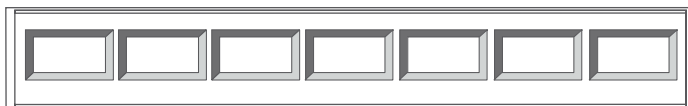

CLASSIC PANEL

1500 (Min) – 2038 (Max)

2039 (Min) – 2651 (Max)

2652 (Min) – 3264 (Max)

3265 (Min) – 3877 (Max)

3878 (Min) – 4490 (Max)

4491 (Min) – 5103 (Max)

5104 (Min) – 5716 (Max)