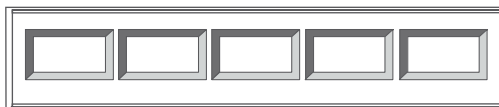

CLASSIC PANEL

1500 (Min) – 2038 (Max)

2039 (Min) – 2651 (Max)

2652 (Min) – 3264 (Max)

3265 (Min) – 3877 (Max)

3878 (Min) – 4490 (Max)

4491 (Min) – 5103 (Max)

5104 (Min) – 5716 (Max)