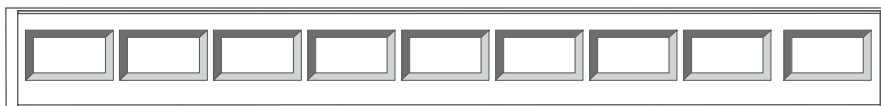

CLASSIC PANEL

1500 (Min) – 2038 (Max)

2039 (Min) – 2651 (Max)

2652 (Min) – 3264 (Max)

3265 (Min) – 3877 (Max)

3878 (Min) – 4490 (Max)

4491 (Min) – 5103 (Max)

5104 (Min) – 5716 (Max)